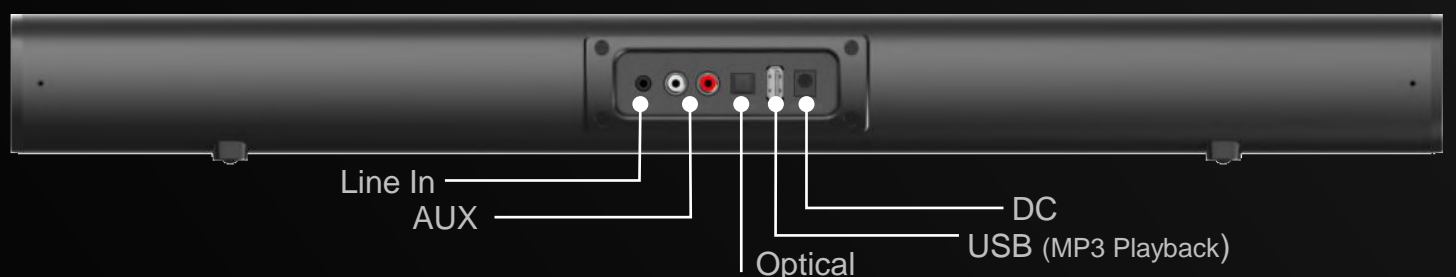

Wireless Audio

Wirelessly stream music
from mobile devices via
Bluetooth