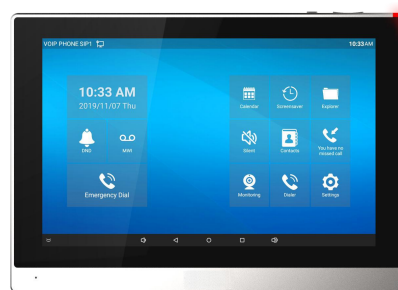

Fanvil i56A SIP Indoor Station

Fanvil i56A is a 10.1 inch indoor station, built-in Bluetooth 5.0 and 2.4G/5G Wi-Fi, integrated with Micro USB and TF interface. Based on Android 9.0 operating system, the interface operation is smooth and intelligent. It is mainly used in residential area, villa, office buildings and other places for receiving calling and communicating through the door phone and open the door remotely. It can provide reliable security assurance and the easy access control service for the users, creating a safe and comfortable living environment.

Highlights

- Stylish and simple, can be matched with different decoration styles.
- 10.1 inch capacitive touch screen, sensitive touch.
- HD voice speech quality with built-in 1W dual speaker and Acoustic Echo Canceller (AEC).
- Built-in Bluetooth (BT 5.0) and Wi-Fi (2.4GHz and 5GHz).
- Support ONVIF protocol.
- Monitor over the video door phone and the image of authorized cameras.
- Rich interfaces to meet different application scenarios.
- Support online management and upgrade.
- Compatible with major platforms: Asterisk, Broadsoft, 3CX, Metaswitch, Elastix, Avaya etc.

Generic

- 6 SIP Lines
- HD Voice
- PoE
- External Power Supply(Optional)

Display

- 1 x LCD: 10.1-inch 1280x800 Color Touch Screen

Audio

- Wideband ADC/DAC 16KHz sampling
- Narrowband Codec: G.711a/u, G.729AB, iLBC
- Wideband Codec: G.722, opus
- Acoustic Echo Canceller (AEC)
- Voice Activity Detection (VAD) / Comfort Noise Generation (CNG) / Background Noise Estimation (BNE)
- Packet Loss Concealment (PLC)
- Dynamic Adaptive Litter Buffer up to 300ms
- DTMF: In-band, Out of Band DTMF (RFC2833) / SIP INFO