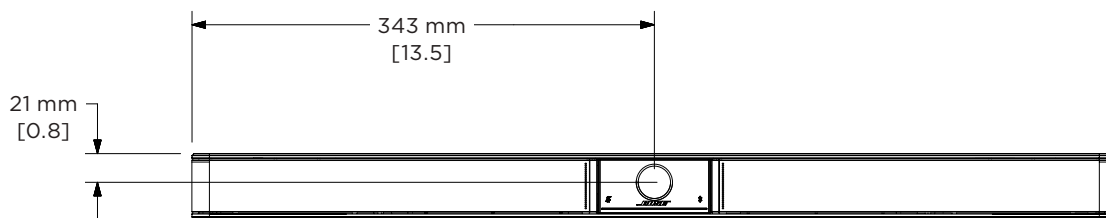

Dimensions

Top View

Rear View

Front View

Right View

DIMENSIONS APPLY TO BOTH SIDES

Bose, Bose Work, and Videobar are trademarks of Bose Corporation. Android, Chrome, Chromebook, Hangouts and other marks are trademarks of Google LLC. The *Bluetooth*® word mark and logos are registered trademarks owned by Bluetooth SIG, Inc. and any use of such marks by Bose Corporation is under license. DisplayLink® is the registered trademark of DisplayLink Corp. in the EU, the US, and other countries. The terms HDMI and HDMI High-Definition Multimedia Interface, and the HDMI logo are trademarks or registered trademarks of HDMI Licensing Administrator, Inc. macOS is a trademark of Apple Inc. USB Type-C® and USB-C® are registered trademarks of USB Implementers Forum and are only intended for use with products based on and compliant with the USB Type-C® cable and connector specification. Wi-Fi is a registered trademark of Wi-Fi Alliance®. Zoom is a trademark of Zoom Video Communications, Inc. All other trademarks are the property of their respective owners.