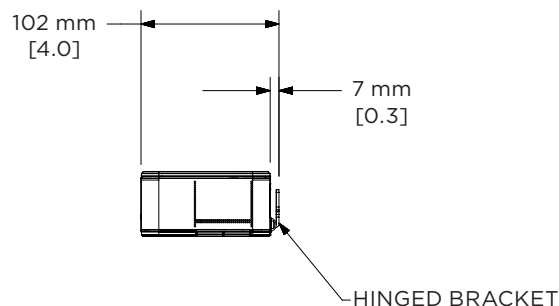

Dimensions

Top View

Rear View

Front View

Right View

DIMENSIONS APPLY TO BOTH SIDES

Bose, Bose Work, and Videobar are trademarks of Bose Corporation. Android, Chrome, Chromebook, Hangouts and other marks are trademarks of Google LLC. The *Bluetooth*® word mark and logos are registered trademarks owned by Bluetooth SIG, Inc. and any use of such marks by Bose Corporation is under license. DisplayLink® is the registered trademark of DisplayLink Corp. in the EU, the US, and other countries. The terms HDMI and HDMI High-Definition Multimedia Interface, and the HDMI logo are trademarks or registered trademarks of HDMI Licensing Administrator, Inc. macOS is a trademark of Apple Inc. USB Type-C® and USB-C® are registered trademarks of USB Implementers Forum and are only intended for use with products based on and compliant with the USB Type-C® cable and connector specification. Wi-Fi is a registered trademark of Wi-Fi Alliance®. Zoom is a trademark of Zoom Video Communications, Inc. All other trademarks are the property of their respective owners.