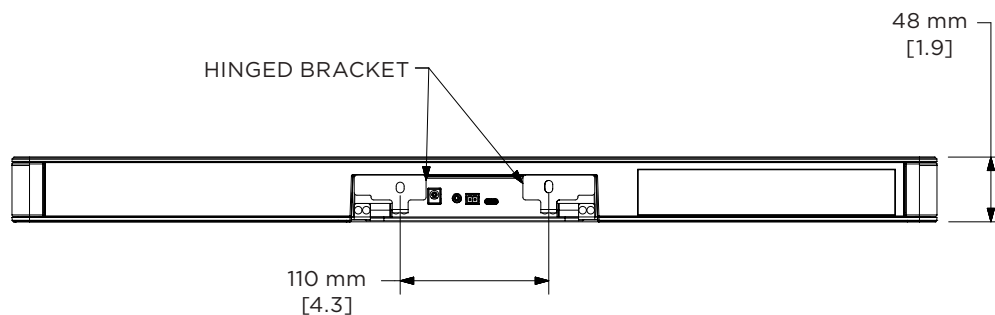

Dimensions

Top View

Rear View

Front View

Right View

DIMENSIONS APPLY TO BOTH SIDES

Bose, Bose Work, and Videobar are trademarks of Bose Corporation. Android, Chrome, Chromebook, Hangouts and other marks are trademarks of Google LLC. The *Bluetooth*® word mark and logos are registered trademarks owned by Bluetooth SIG, Inc. and any use of such marks by Bose Corporation is under license. DisplayLink® is the registered trademark of DisplayLink Corp. in the EU, the US, and other countries. The terms HDMI and HDMI High-Definition Multimedia Interface, and the HDMI logo are trademarks or registered trademarks of HDMI Licensing Administrator, Inc. macOS is a trademark of Apple Inc. USB Type-C® and USB-C® are registered trademarks of USB Implementers Forum and are only intended for use with products based on and compliant with the USB Type-C® cable and connector specification. Wi-Fi is a registered trademark of Wi-Fi Alliance®. Zoom is a trademark of Zoom Video Communications, Inc. All other trademarks are the property of their respective owners.