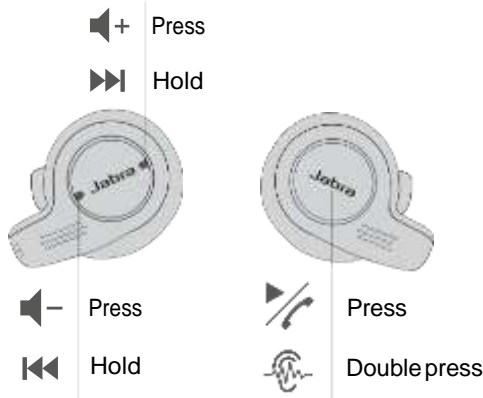

How to use

Professional-grade sound. Superior true wireless call quality with 4-microphone technology.