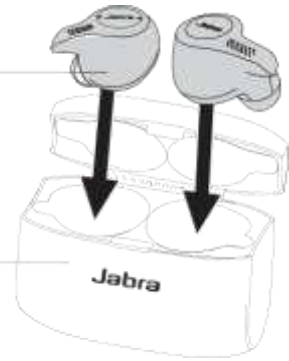

How to charge

5 hours battery

2 recharges on-the-go