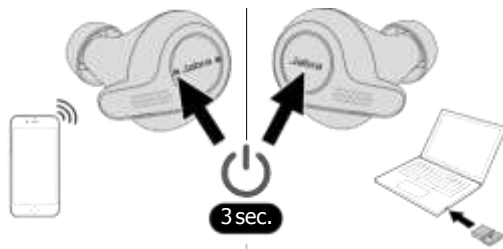

How to connect

Smartphone

Power on the earbuds and follow the voice instructions to pair to your smartphone. Install the Sound+ App.

Computer

Power on the earbuds and plug the Bluetooth adapter into your computer to connect. Install Jabra Direct.