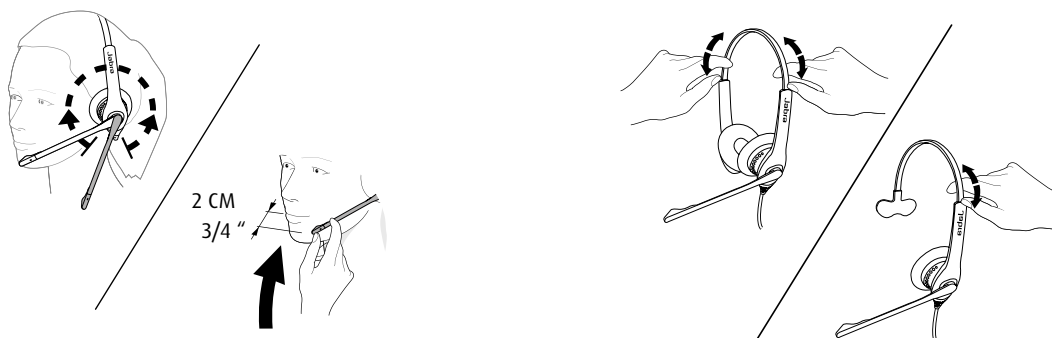

## How to wear

Jabra Biz 1500 has a 270° boom arm so it can be easily adjusted without breaking.

Duo or mono available. Adjustable headband

Features	Jabra Biz 1500 QD Duo	Jabra Biz 1500 QD Mono	Jabra Biz 1500 USB Duo	Jabra Biz 1500 USB Mono
Connectivity* – how many devices	1	1	1	1
User sound protection (PeakStop™)	Yes	Yes	Yes	Yes
Digital Signal Processing	No	No	Yes	Yes
Noise cancelling microphone	Yes	Yes	Yes	Yes
Microphone (G-MOS, Tx, CC)	4.3	4.3	4.3	4.3
Speaker (HD-Voice/wideband - up to)	4.5	4.5	6.8	6.8
Boom arm adjustable	270°	270°	270°	270°
Boom arm flexible	Yes	Yes	Yes	Yes
USB-Controller	No	No	Yes	Yes
Cord length (cm)	95	95	230	230
Ear cushions	Foam	Foam	Foam	Foam
Wearing styles	Headband	Headband	Headband	Headband
Headset weight (g)	115	88	146	119,5