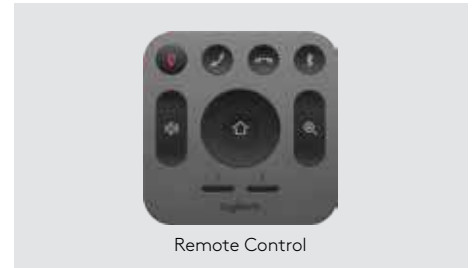

Logitech MeetUp

FEATURES & BENEFITS

Super-wide 120° field of view

Allows everyone in the room to be seen, even those close to the camera or seated at the edges of the room.

Ultra HD 4K image sensor

Supports multiple resolutions, including 4K (Ultra HD)¹ 1080p (Full HD) and 720p (HD) to best support the quality offered by your application and monitor.

Razor-sharp optics

Advanced Logitech lens technology delivers remarkable video quality with superb resolution, speed, fluidity, color balance, and detail.

3-microphones and custom-tuned speaker

Three broadside beamforming, omni-directional microphones with noise and echo cancellation—plus a custom-tuned speaker—are specifically optimized for small conference rooms.

Motorized pan/tilt

Expand your field of view even further—up to 170°—to pan to the white board or view other areas of interest.

All-in-one design

Compact all-in-one form factor takes up less space and minimizes cable clutter.

5x HD zoom

Zero in on close-ups of objects and whiteboard content with outstanding detail and clarity.

3 camera presets

Select up to three preset locations for the camera view and return to any of them with the push of a button on the remote control.

Bluetooth® wireless technology

Connect to a Bluetooth device for great-sounding audio calls.

Expansion microphone-ready

Optional expansion microphone increases the audio range from 8' (2.4m) to 12' (3.7m).

Multiple mounting options

Freedom to mount MeetUp wherever it works best—tabletop, wall, or monitor—for the best possible huddle room experience.

RF remote control

Easily operate camera pan/tilt/zoom functions during meetings, no line of sight needed.

Plug-and-play USB connectivity

Easily connects to PC, Mac® and Chrome™ devices with no additional software required.

Kensington® security slot

A Kensington security slot secures the equipment with an anti-theft lock.

Works with most video conferencing applications

Compatible with virtually any video conferencing software app, including the ones you already use.

PRODUCT SPECIFICATIONS

MeetUp

Part #: 960-001102
EAN code: 5099206072060

OPTIONAL ACCESSORIES

Expansion Mic for MeetUp

Part#: 989-000405
EAN code: 097855131171

TV Mount for MeetUp

Part#: 989-001498

PRODUCT DIMENSIONS + WEIGHT

Camera
400 x 104 x 85 mm
1.04 kg

Remote
83 x 10 x 83 mm
72 g

INSIDE THE BOX

MeetUp camera and speakerphone unit

Remote control

5m USB cable

Power adapter

Wall mounting bracket and hardware

SOFTWARE DOWNLOADS

Designed to work with the built-in operating system USB video-class driver

Optional Camera Settings App provides:

Camera image settings

Pan, tilt and zoom

To download visit:

www.logitech.com/support/MeetUp

CERTIFICATIONS

Certified for Skype® for Business, Cisco Jabber™ compatible², Windows, Mac, Microsoft Cortana certified

SYSTEM REQUIREMENTS

Windows 7, Windows 8.1, or Windows 10

Mac OS X® 10.10 or higher

Google Chromebook™ Version 29.0.1547.70, Platform 4319.79.0 with: