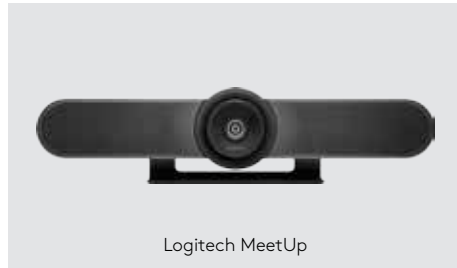

Logitech MeetUp

FEATURES & BENEFITS

Super-wide 120° field of view

Allows everyone in the room to be seen, even those close to the camera or seated at the edges of the room.

Ultra HD 4K image sensor

Supports multiple resolutions, including 4K (Ultra HD)¹ 1080p (Full HD) and 720p (HD) to best support the quality offered by your application and monitor.

Razor-sharp optics

Advanced Logitech lens technology delivers remarkable video quality with superb resolution, speed, fluidity, color balance, and detail.

3-microphones and custom-tuned speaker

Three broadside beamforming, omni-directional microphones with noise and echo cancellation—plus a custom-tuned speaker—are specifically optimized for small conference rooms.

Motorized pan/tilt

Expand your field of view even further—up to 170°—to pan to the white board or view other areas of interest.

All-in-one design

Compact all-in-one form factor takes up less space and minimizes cable clutter.

5x HD zoom

Zero in on close-ups of objects and whiteboard content with outstanding detail and clarity.

3 camera presets

Select up to three preset locations for the camera view and return to any of them with the push of a button on the remote control.

Bluetooth® wireless technology

Connect to a Bluetooth device for great-sounding audio calls.

Expansion microphone-ready

Optional expansion microphone increases the audio range from 8' (2.4m) to 12' (3.7m).

Multiple mounting options

Freedom to mount MeetUp wherever it works best—tabletop, wall, or monitor—for the best possible huddle room experience.

RF remote control

Easily operate camera pan/tilt/zoom functions during meetings, no line of sight needed.

Plug-and-play USB connectivity

Easily connects to PC, Mac® and Chrome™ devices with no additional software required.

Kensington® security slot

A Kensington security slot secures the equipment with an anti-theft lock.

Works with most video conferencing applications

Compatible with virtually any video conferencing software app, including the ones you already use.

PRODUCT SPECIFICATIONS

MeetUp

Part #: 960-001102
EAN code: 5099206072060

OPTIONAL ACCESSORIES

Expansion Mic for MeetUp

Part#: 989-000405
EAN code: 097855131171

TV Mount for MeetUp

Part#: 989-001498

PRODUCT DIMENSIONS + WEIGHT

Camera
400 x 104 x 85 mm
1.04 kg

Remote
83 x 10 x 83 mm
72 g

INSIDE THE BOX

MeetUp camera and speakerphone unit

Remote control

5m USB cable

Power adapter

Wall mounting bracket and hardware

SOFTWARE DOWNLOADS

Designed to work with the built-in operating system USB video-class driver

Optional Camera Settings App provides:

Camera image settings

Pan, tilt and zoom

To download visit:

www.logitech.com/support/MeetUp

CERTIFICATIONS

Certified for Skype® for Business, Cisco Jabber™ compatible², Windows, Mac, Microsoft Cortana certified

SYSTEM REQUIREMENTS

Windows 7, Windows 8.1, or Windows 10

Mac OS X® 10.10 or higher

Google Chromebook™ Version 29.0.1547.70, Platform 4319.79.0 with: