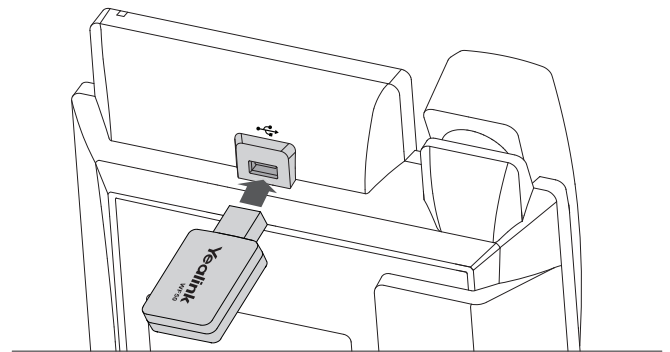

Specifications

- > Network Standard: IEEE 802.11 a/n/ac, IEEE 802.11 b/g/n
- > Transmission Rate:
  - 5GHz:
    - 11ac: Up to 433Mbps(dynamic)
    - 11n: Up to 150Mbps(dynamic)
    - 11a: Up to 54Mbps(dynamic)
  - 2.4GHz:
    - 11n: Up to 150Mbps(dynamic)
    - 11g: Up to 54Mbps(dynamic)
    - 11b: Up to 11Mbps(dynamic)
- > Frequency Range: 2.4GHz/5GHz
- > OS Support: Linux, Android
- > Antenna Type: Integrated
- > Security: WEP, WPA/WPA2,WPA-PSK/WPA2-PSK, WPA2-Enterprise
- > Interface: USB 2.0
- > Operating Voltage: 5.0 V DC $\pm$ 5%
- > Operating Voltage: 5.0 V DC $\pm$ 5%
- > Dimensions (L*W*H): 52mm*27mm*8mm